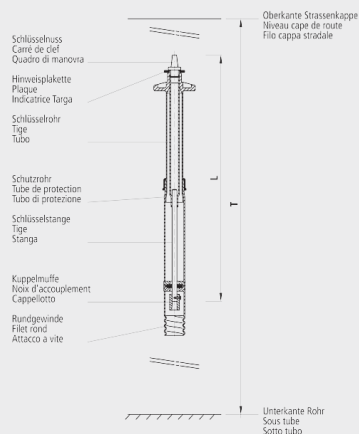

Installation kit tele, short, for Hawlinger

9611

Application

- For all Hawlinger fittings

Characteristics

- The 180° rotation is marked with a blue sign plate.
- The telescope allows a continuous alignment to the final street height.
- Retrospective extension not possible

Material

- Einbaugarnituren
 - Schutzrohr aus PE
 - Schlüsselnuss Sphäroguss EN-GJS-400 (GGG 40), verzinkt
 - Kuppelmuffe Sphäroguss EN-GJS-400 (GGG 40), verzinkt
 - Schlüsselstangen Stahl verzinkt

	DN	L (mm)	D (mm)	weight (kg)	NPK No. 411	NPK No. 412
9611000000	1 1/2"	650-1000	1000-1350	2.600	871341	871258